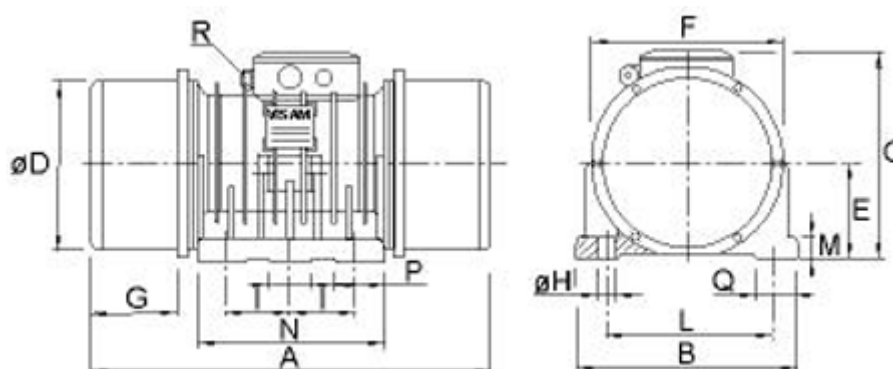

# Data Sheet

Article number: 31010113650082100

Description: Vibrator motor SPV - 50 124.0 D 4340kgcm  
750 o/m 13650kg 11kW 3x400-690V 50hz

## Measures

A = 1138	L = 400
B = 520	M = 40
C = 504	N = 470
d = 450	Number H = 6
E = 255	P = 150
G = 278	Q = 145
H = 38	R = M32x1,5 + M16x1,5TH
I = 155	